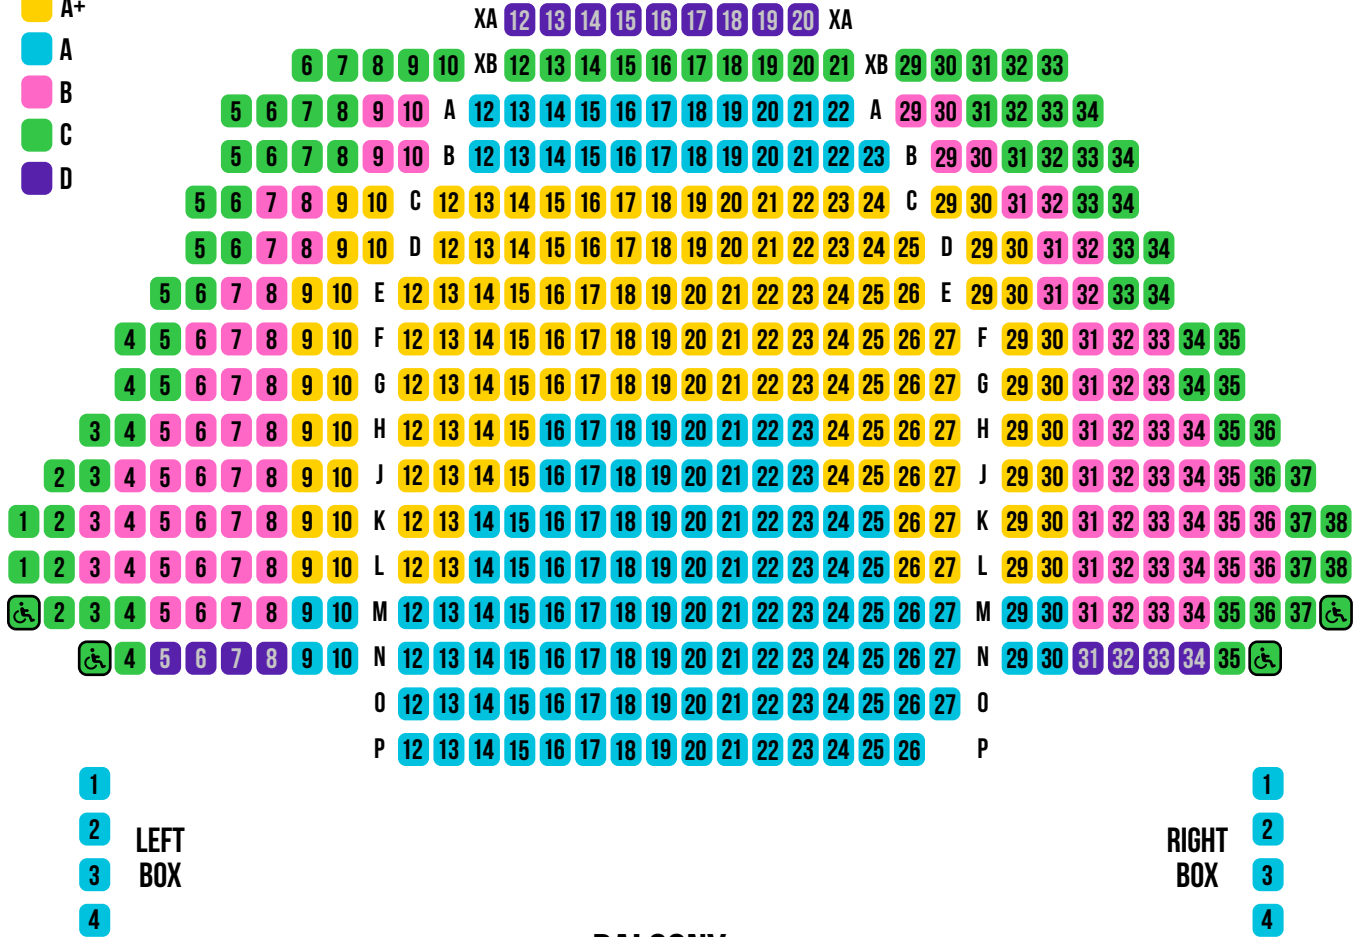

STAGE

ORCHESTRA

SEATING ZONES

- A+
- A
- B
- C
- D

BALCONY